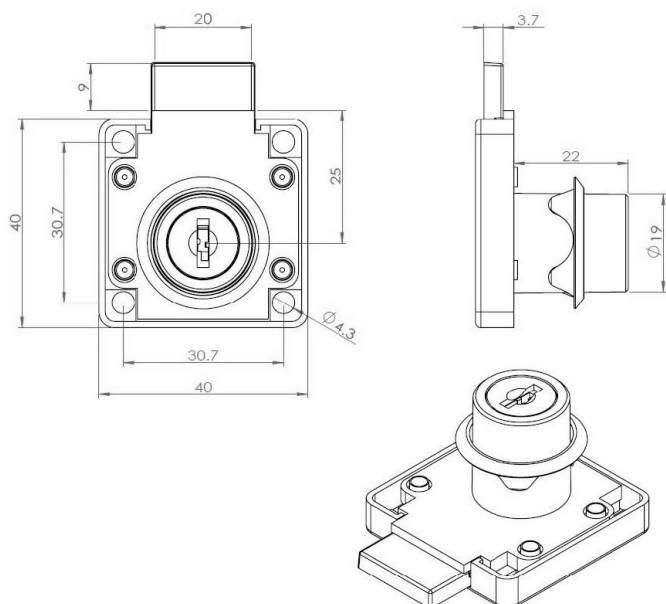

PRODUCT SHEET

Description:

Rim Lock 850, $\varnothing 19 \times 22 \text{mm}$, Right Hand, Black Ano, CK SISO, KA D20

Item number:

14.01.062-0

Units	Box	Carton	HS Code	Barcode
Pcs.	12	192	8301300000	
				5704866032452

RIGHT

SISO A/S

Mileparken 11
DK-2740 Skovlunde
Denmark
VAT: DK 24786013

Phone +45 45 830 900

www.siso.dk
siso@siso.dk

Danske Bank
Nytorv Branch
Copenhagen
SWIFT: DABADKKK

Account no.
4180 3112 112936
IBAN Account
DK7230003112112936